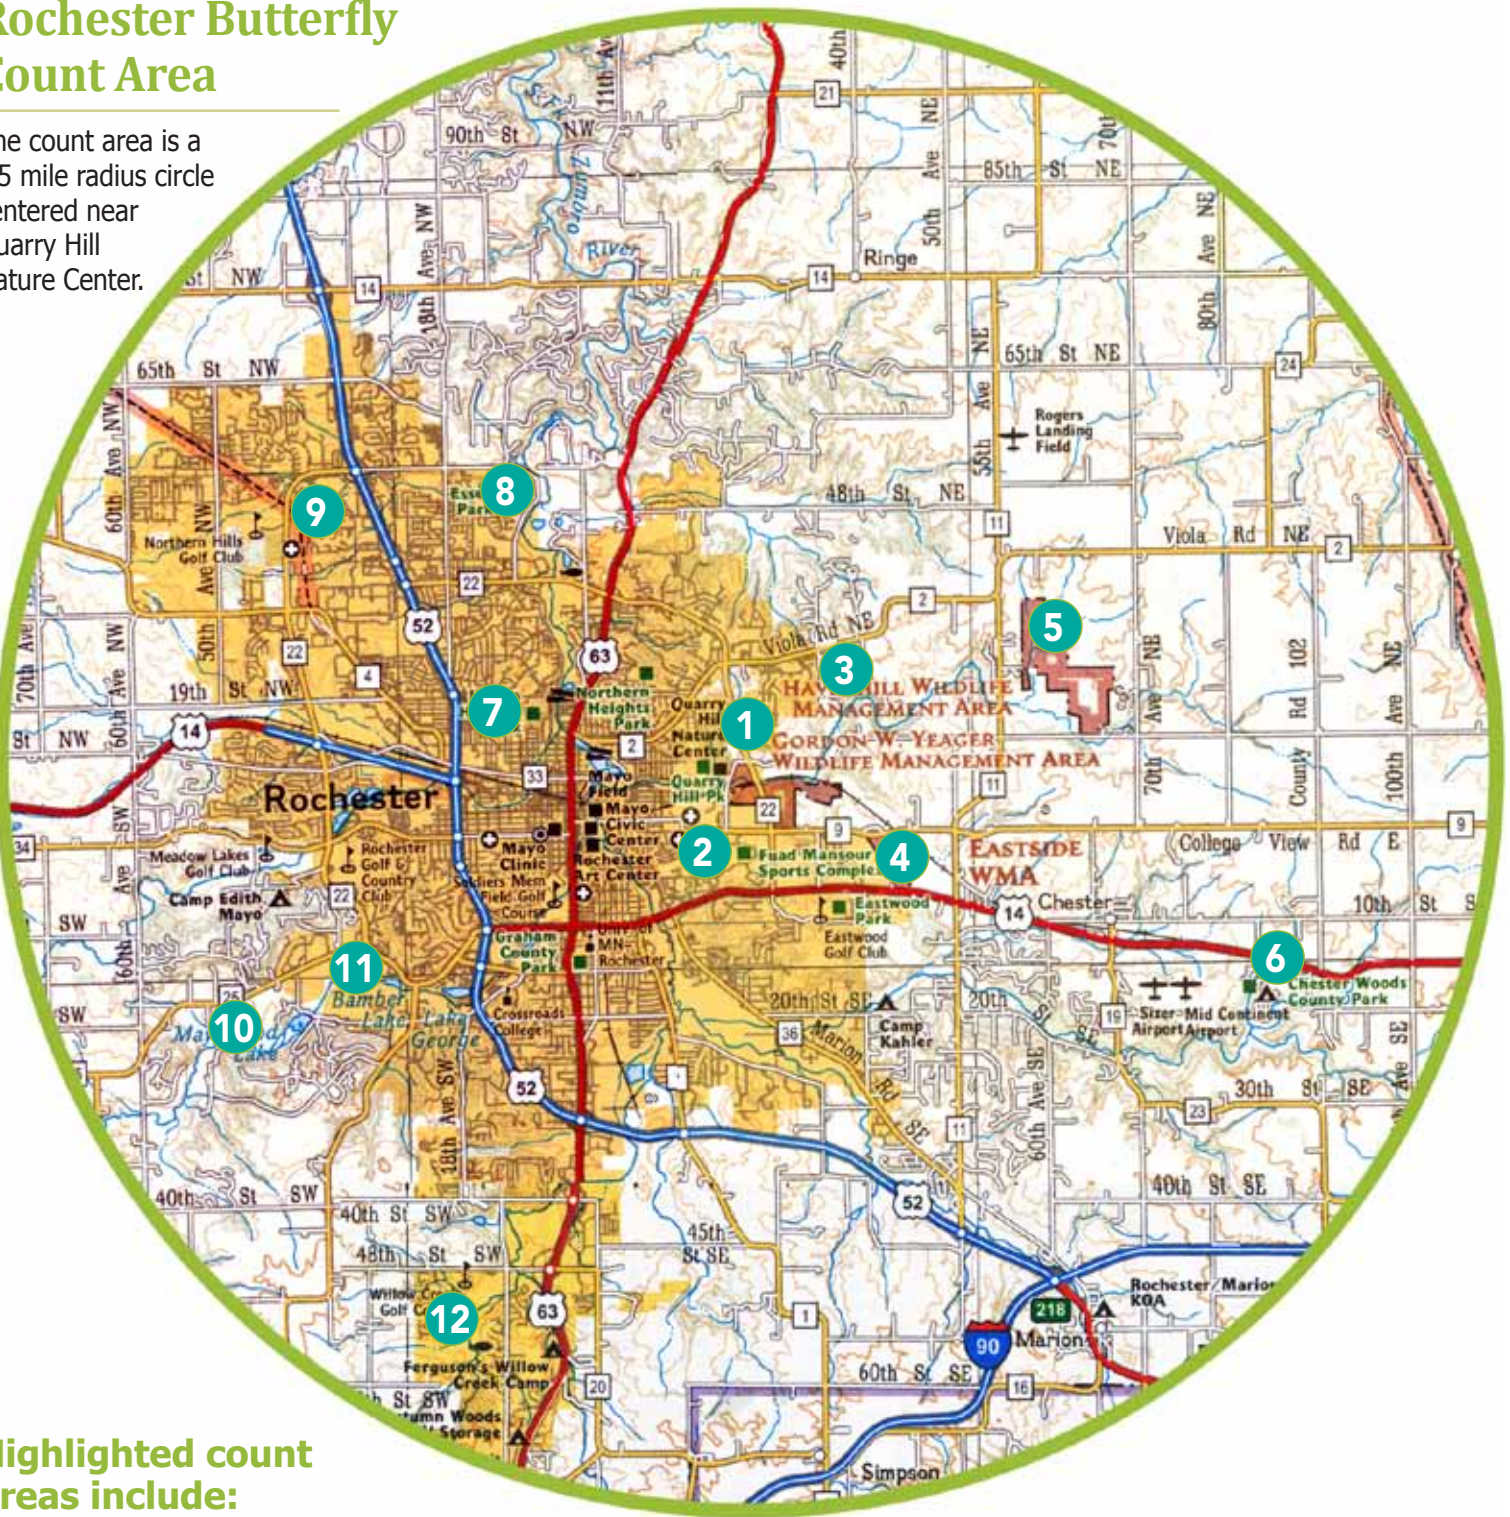

Rochester Butterfly Count Area

The count area is a 7.5 mile radius circle centered near Quarry Hill Nature Center.

Highlighted count areas include:

- 1. Quarry Hill Nature Center**
701 Silver Creek Rd NE, Roch., MN 55906
- 2. RCTC "Smart" Garden**
851 30th Ave SE, Roch., MN 55904
- 3. Haverhill Addition**
Off Viola Road, Roch., MN 55906
- 4. Eastside WMA**
2 miles east of Rochester on Cty Hwy 9
- 5. Silver Creek Reservoir**
Just N. of Silver Creek Rd on Cty Hwy 11
- 6. Chester Woods Park**
8378 U.S. 14, Eyota, MN 55934
- 7. Assisi Heights**
Enter at intersection of 14th St NW & 15 1/2th Ave NW, Roch., MN 55901
- 8. Essex Park**
5455 West River Rd NW, Roch., MN 55901
- 9. Northern Hills Prairie Park**
3694 Nottingham Dr NW, Roch., MN 55901
- 10. Izaak Walton Wetland**
Salem RD (Cty 25), Roch., MN 55902
- 11. Bamber Valley School Prairie**
2001 Bamber Valley Rd SW, Roch., MN 55902
- 12. Willow Creek Reservoir**
Southern Hills Lane SW off of 11th Ave SW, Roch., MN 55902